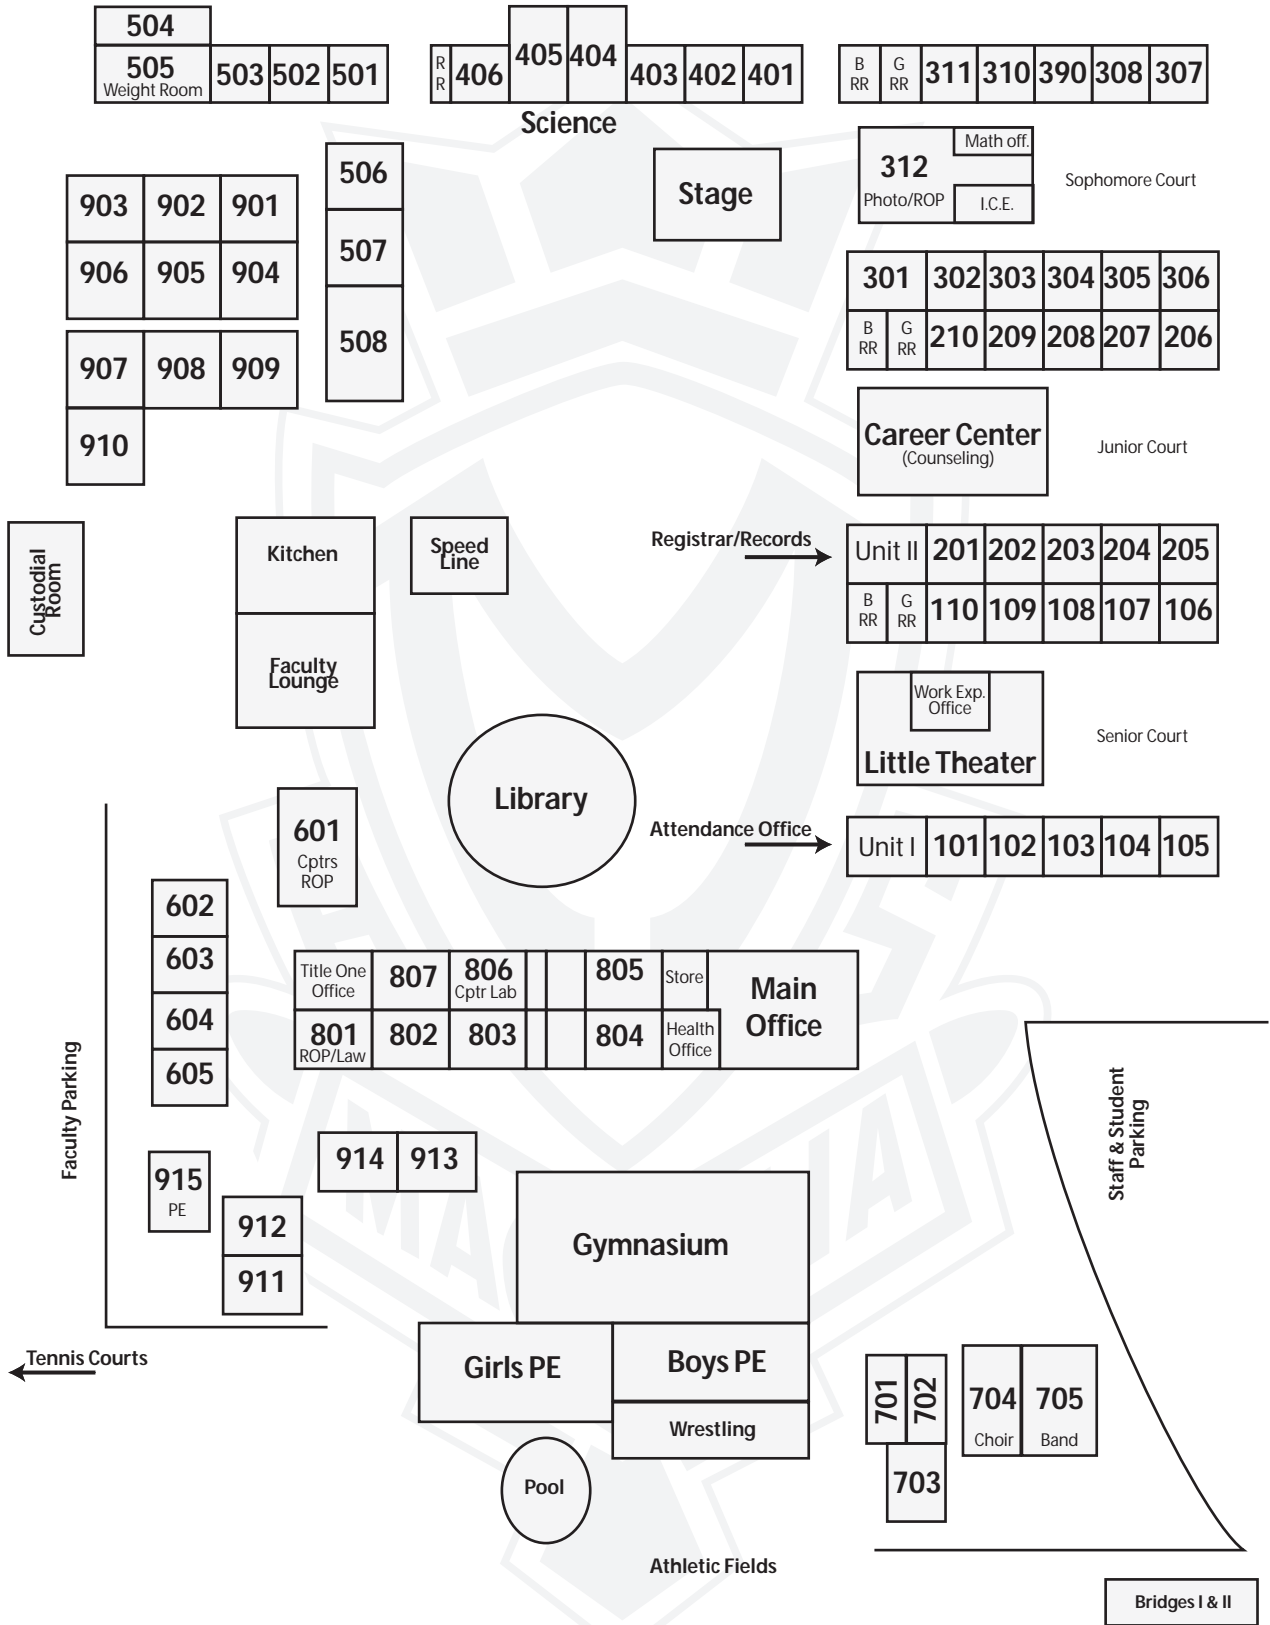

# Magnolia High School Campus

Winston Street (enter from Magnolia)

Ball Road

Gilbert Street